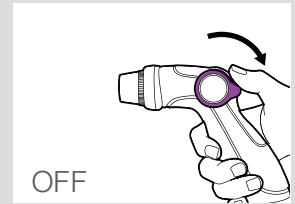

ULTRA LIGHT

One-Hand Variable Patterns & Flow Function