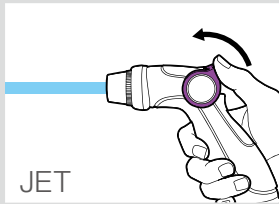

ULTRA LIGHT

One-Hand Variable Patterns & Flow Function