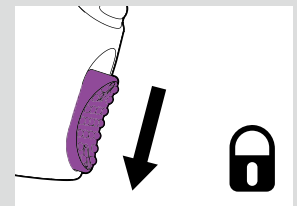

Thumb Control 7-Pattern Metal Nozzle

- Soft dial ring protects against damage
- Patterns for all watering needs
- Effortless push thumb valve
- Ergonomic rubberized grip design
- Robust metal construction

Thumb Control Fan Nozzle

- Wide, gentle spray
- Effortless push thumb valve
- Ergonomic rubberized grip design
- Great for watering containers, plants and shrubbery

Thumb Control 9-Pattern Spray Nozzle

- Soft dial ring protects against damage
- Patterns for all watering needs
- Effortless push thumb valve
- Ergonomic rubberized grip design

USER FRIENDLY- CLICK ON

Intermittent Watering
Made Easy

Click Up
De-Activate Trigger Lock

Press & Hold → Control water flow
Released → Water stop

Click Down
Activate Trigger Lock

Click Once → Water continue flow
Click Again → Water stop