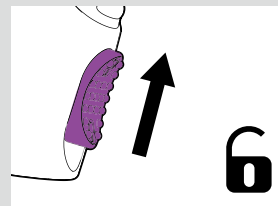

Thumb Control Fan Nozzle

- Wide, gentle spray
- Effortless push thumb valve
- Ergonomic rubberized grip design
- Great for watering containers, plants and shrubbery

Thumb Control 9-Pattern Spray Nozzle

- Soft dial ring protects against damage
- Patterns for all watering needs
- Effortless push thumb valve
- Ergonomic rubberized grip design

USER FRIENDLY- CLICK ON

Intermittent Watering
Made Easy

Click Up
De-Activate Trigger Lock

Press & Hold → Control water flow
Released → Water stop

Click Down
Activate Trigger Lock

Click Once → Water continue flow
Click Again → Water stop