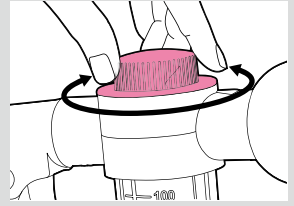

# SOAP DISPENSER

Convenience of volume measurement  
(car or window wash detergent only)

Unscrew detergent chamber, pour in soap  
screw chamber back into position.

You can adjust the water flow by turning  
the button from "SOAP" to "WATER"

69112

65000

UP TO  
33"  
(83cm)

33" 10-Pattern Water Wand w/ Feed And Wash Bottle

- 10 different patterns for all watering needs
- 180° degree adjustable head for watering at height
- Ergonomic grip with soft coating
- Soap dispenser with volume control

UP TO  
24"  
(60cm)

24" Water Wand w/ Feed And Wash Bottle

- 180° rotating spray head
- Fingertip water flow-rinse control
- Soap dispenser with volume control