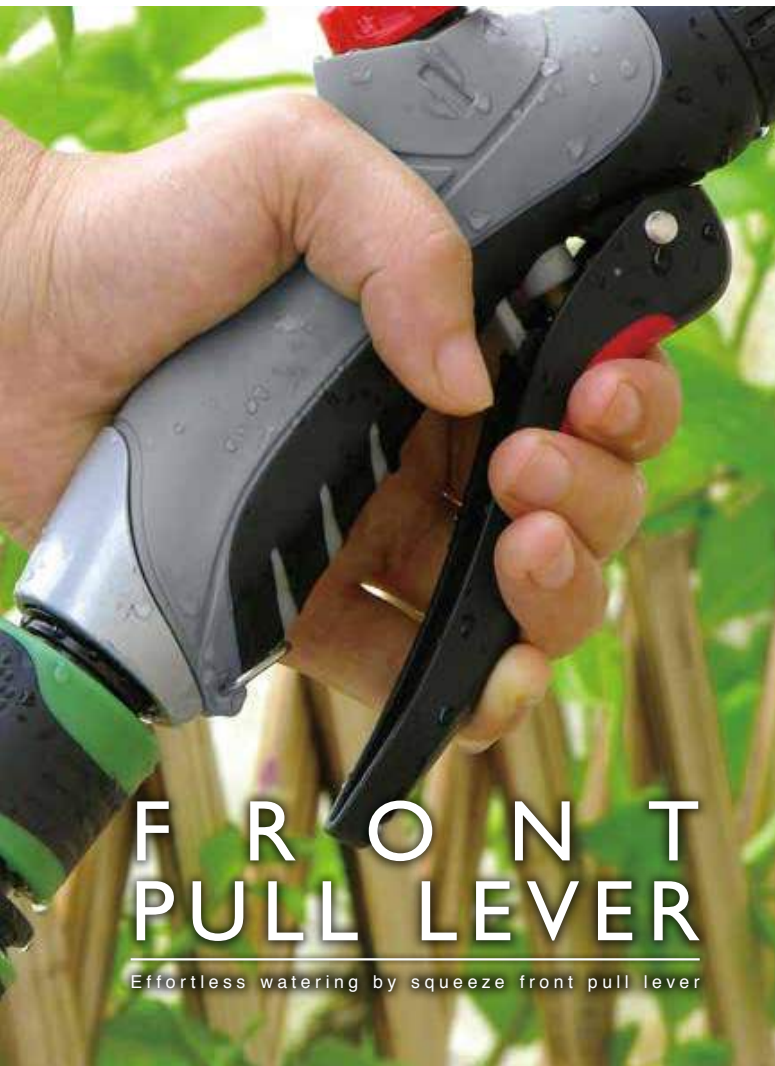

## Adjustable 10-Pattern Telescopic Water Wand

- Effortless slide thumb control valve
- Dual-color soft coating on grip
- 180° Degrees angle adjustable head
- 10 spray patterns to meet every watering need
- Soft dial ring protecting against damage
- Robust metal construction
- Lightweight aluminum shaft tube won't rust
- Adjustable in length
- Soft coated handle
- Added head hook for easy storage
- Ergonomic grip fits palm nicely

### Adjustable 10-Pattern Water Wand w/ Front-Pull Lever

- Effortless squeeze an easy located front pull lever with water flow control
- Dual-color soft coating on grip and trigger
- 180° Degrees angle adjustable head
- Soft dial ring protecting against damage
- Engineering grade plastic construction
- 10 spray patterns to meet every watering need
- Flow control tab customizes forces of the water stream

### Adjustable 10-Pattern Telescopic Water Wand w/ Front-Pull Lever

- Effortless squeeze-easy front-pull lever with water flow control
- Dual-color soft coating on grip and trigger
- 180° Degrees angle adjustable head
- Soft dial ring protecting against damage
- Engineering grade plastic construction
- 10 spray patterns to meet every watering need
- Soft molded grip for comfort
- long trigger requires little force