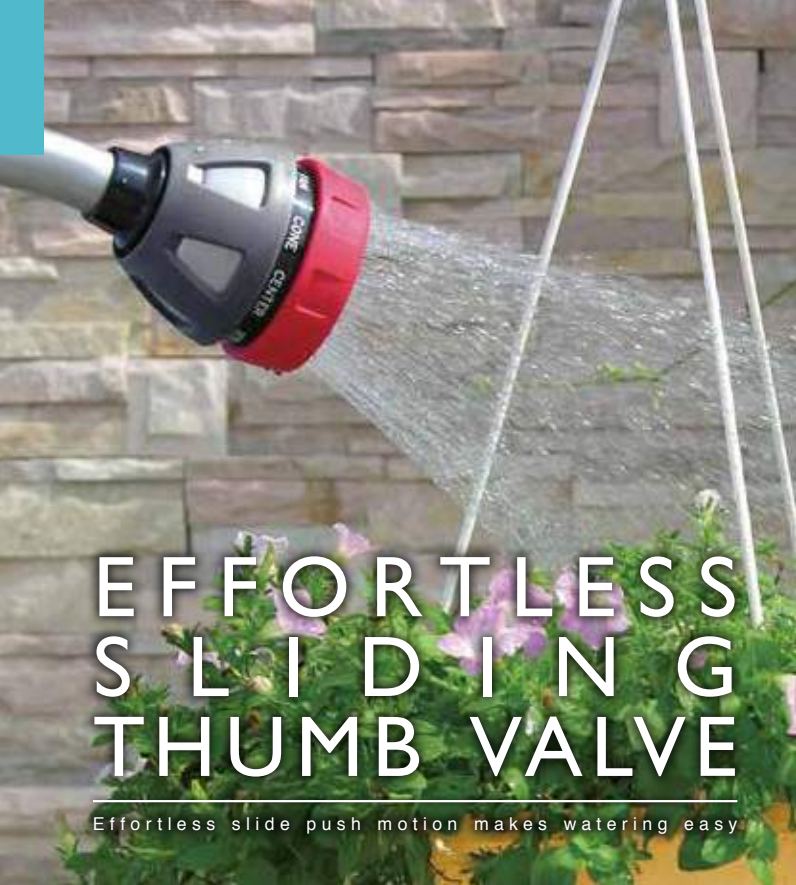

## Adjustable 10-Pattern Water Wand

- Effortless slide thumb control valve
- Dual-color soft coating on grip
- 180° degrees angle adjustable head
- Soft dial ring protects against damage
- Lightweight aluminum shaft tube won't rust
- Soft coated handle
- Ergonomic grip fits palm nicely
- 10 spray patterns to meet every watering need

## Adjustable 10-Pattern Telescopic Water Wand

- Effortless slide thumb control valve
- Dual-color soft coating on grip
- 180° degrees angle adjustable head
- Soft dial ring protecting against damage
- Robust metal construction
- 9 spray patterns to meet every watering need
- Lightweight aluminum shaft tube won't rust
- Adjustable in length
- Ergonomic grip fits palm nicely