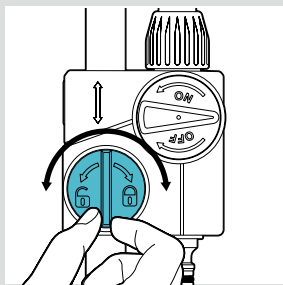

### Simple Flow/On/Off Control Knob

Water flow ON/OFF control