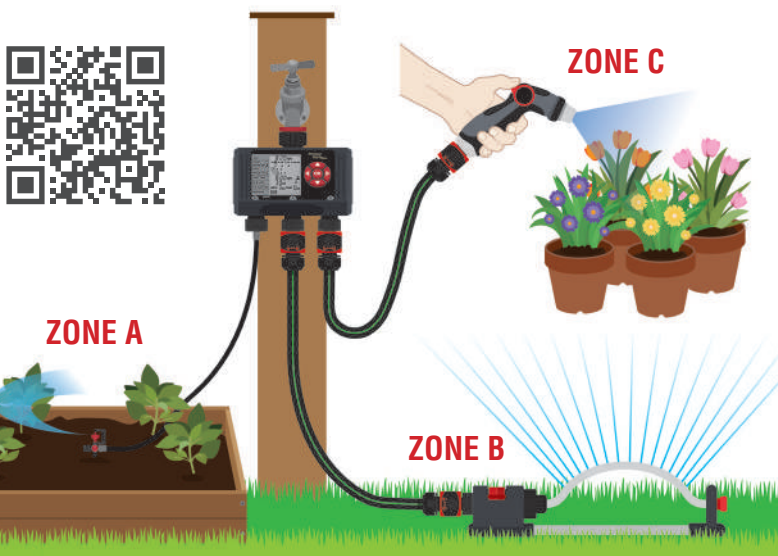

ECO FUNCTION

Creates a pause in the watering cycle which provides an increase in water absorption time by the soil and prevents water run-off

Programmable Electronic Water Timer

- Easy & intuitive control
- Up to 4 watering cycles per zone
- Water duration from 1 to 240 min.
- Flexible watering days
- Manual ON/OFF
- Rain delay up to 6 days
- ECO function for water conservation
- High-contrast LCD angled screen (larger characters for easy viewing)
- 2-Valve (25252E) and 3-valve (25253E) let you schedule watering independently for different areas of the yard
- Compatible with Soil Moisture Sensor (SKU #25256, sold separately)

Requires 2 x AA Alkaline batteries (not included)

4 CYCLES PER DAY

ANY TIME OF THE DAY

ANY DAY OF THE WEEK