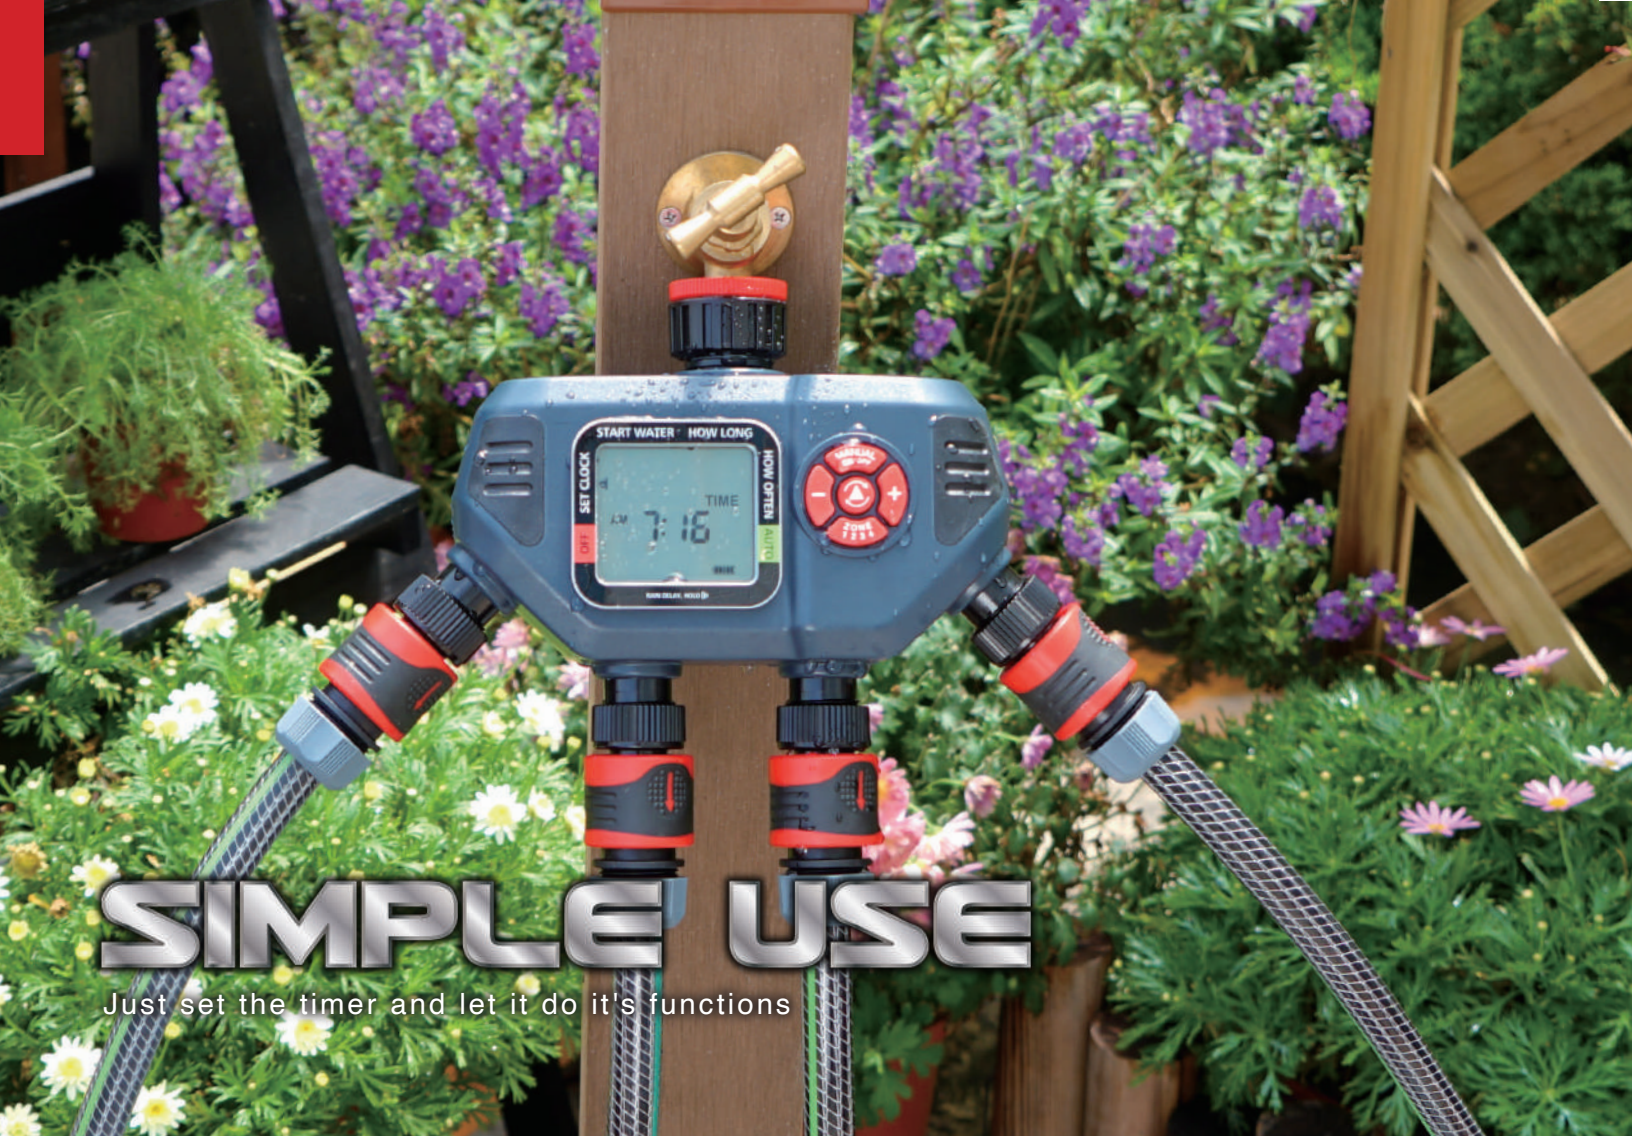

**SmartTouch**  
A smart, efficient and convenient method to manage garden watering and irrigation