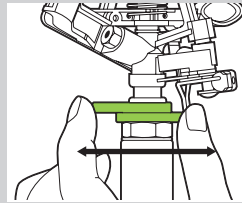

PULSATING & IMPULSE SPRINKLER

Adjustable Collars

Set the collars for desired part circle coverage (5-360°)