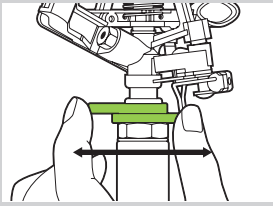

Adjustable Collars

Set the collars for desired part circle coverage (5-360°)