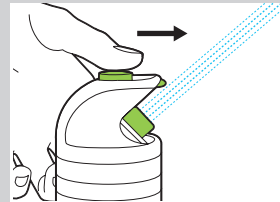

14625

14608

13607-01

11224

QUIET OPERATION

3380sq.ft | 314sq.m

Coverage Control

Sliding tabs allow for coverage adjustment (5-360°)