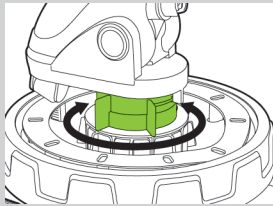

Coverage Control

Sliding tabs allow for coverage adjustment (5-360°)

4-Pattern Gear Drive Sprinkler

- Quiet operation
- Full or part-circle coverage
- 4 patterns for all watering needs
- **Watering dia. : 78.8ft (24m) / r : 39.4ft (12m) ; coverage: 4869 sq.ft (452 sq.m)**
- Water patterns : large , flat , full and mini
- Metal two-way spike allows unit-to-unit connection (11236)
- Plastic spike allows unit-to-unit connections (12236, 12836)
- Tripod adjustable heights to increase range (11536)

max. 33ft (10m)
min. 13ft (4m)

EASY TO SET

Adjustable ring to fit irregular coverage

Coverage Control

Sliding tabs allow for coverage adjustment (20-360°)

12 Point Adjustable Spray Range

Flow changes automatically for different distance with even coverage
Min. radius 13ft (4m); max. radius 33ft (10m)