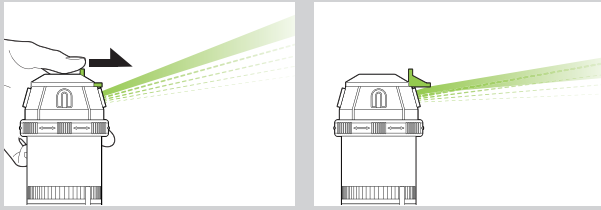

pull out the tab for close range spray

Pattern Change

6 Watering Mode Change : Large , Flat , Fan , Jet , Full and Mini

Coverage Control

Sliding tabs allow for coverage adjustment (5-360°)

GEAR+

Effortless Pattern Switch