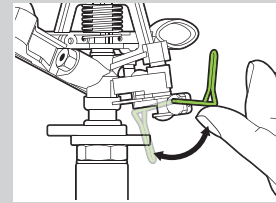

Ring Sprinkler

- Impact plastic construction
- ABS stable platform

NOTE

PULSATING & IMPULSE SPRINKLER

Adjustable Collars

Set the collars for desired part circle coverage (5-360°)

Adjustable From Full To Part Circle

Flip lever up for full circle (0-360°)

Adjustable Deflector

Adjust defluser screw for spray distance control (4.5-11m)

Adjustable Diffuser Screw

Turn screw to adjust spray from powerful jet to mist

Impulse Sprinkler