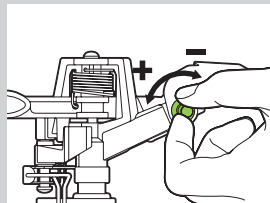

Ring Sprinkler

- Impact plastic construction
- ABS stable platform

NOTE

PULSATING & IMPULSE SPRINKLER

Adjustable Collars

Set the collars for desired part circle coverage (5-360°)

Adjustable From Full To Part Circle

Flip lever up for full circle (0-360°)

Adjustable Deflector

Adjust defluser screw for spray distance control (4.5-11m)

Adjustable Diffuser Screw

Turn screw to adjust spray from powerful jet to mist

Impulse Sprinkler