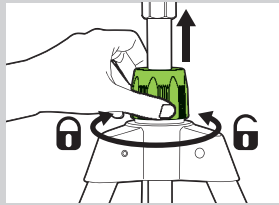

Extensible tripod ideal for spraying from bush
Rotate collar to extend height up to 39 inch

Distance Control

Six specially-designed nozzles for versatile watering

Quadro + Mist

Sliding tabs allow for coverage adjustment (5-360°)