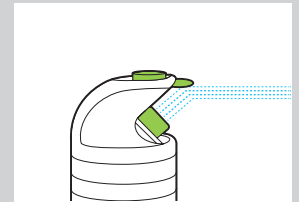

Pattern Change

Jet distance control

2-Stage Gear Drive Sprinkler

- Quiet operation
- Water in two stages (jet and cone) for even coverage
- Sliding deflector for fine and close range spraying
- Full or part-circle coverage
- **Watering dia.: 66ft (20m) / r : 33ft (10m) ; coverage up to 3380 sq.ft (314 sq.m)**
- Metal two-way spike allows unit-to-unit connection (11219)
- Plastic spike allows unit-to-unit connections (12219)
- Sturdy plastic base (14644)