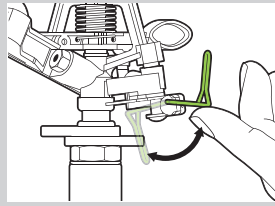

Adjustable From Full To Part Circle

Flip lever up for full circle (0-360°)

Adjustable Deflector

Adjust diffuser screw for spray distance control (4.5-11m)

Adjustable Diffuser Screw

Turn screw to adjust spray from powerful jet to mist