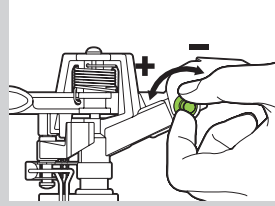

Adjustable From Full To Part Circle

Flip lever up for full circle (0-360°)

Adjustable Deflector

Adjust diffuser screw for spray distance control (4.5-11m)

Adjustable Diffuser Screw

Turn screw to adjust spray from powerful jet to mist