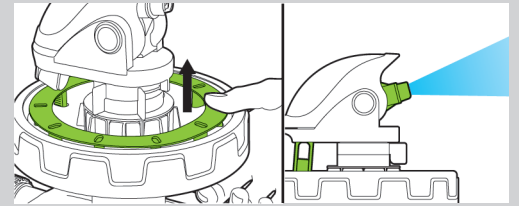

max. 33ft (10m)
min. 13ft (4m)

EASY TO SET

Adjustable ring to fit irregular coverage

Coverage Control

Sliding tabs allow for coverage adjustment (20-360°)

12 Point Adjustable Spray Range

Flow changes automatically for different distance with even coverage
Min. radius 13ft (4m); max. radius 33ft (10m)