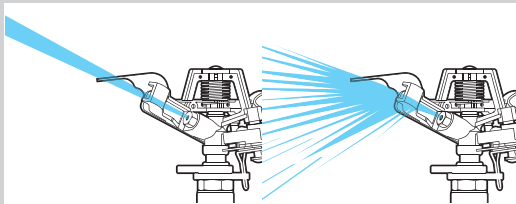

Adjustable From Full To Part Circle

Flip lever up for full circle (0-360°)

Adjustable Deflector

Adjust diffuser screw for spray distance control (4.5-11m)

Adjustable Diffuser Screw

Turn screw to adjust spray from powerful jet to mist