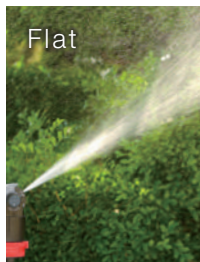

Extensible tripod ideal for spraying from bush
Rotate collar to extend height up to 39 inch

Distance Control

Six specially-designed nozzles for versatile watering

Quadro + Mist

Sliding tabs allow for coverage adjustment (5-360°)

Mist

Multi

Flat

Fan

Mini

Large

6-Pattern Sprinkler Plus Misting System

- Whisper quiet operation
- Robust aluminum metal tripod construction
- Full or Part-Circle coverage (5°-360°)
- 6 Spray patterns : Flat, Fan, Mist, Mini, Large and Multi
- Misting system is ideal for cooling down
- Tripod extends up to 39 inch (99 cm)
- **Watering dia.: 82ft (25m) / r : 41ft (12.5m) ; coverage up to 5278 sq.ft (490 sq.m)***
- **with the large spray pattern at 40 psi*