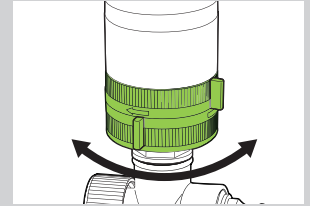

14665

11339

11239

12839

GEAR+

Effortless Pattern Switch

Pattern Change

4 Watering Mode Change : Large , Flat , Fan and Mini