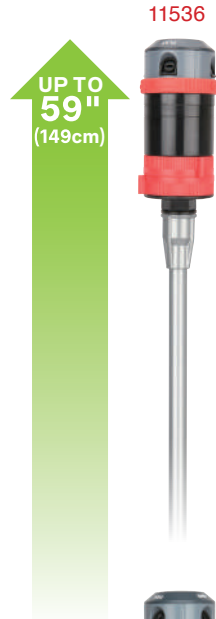

14665

11339

11239

12839

GEAR+

Effortless Pattern Switch

Pattern Change

4 Watering Mode Change : Large , Flat , Fan and Mini