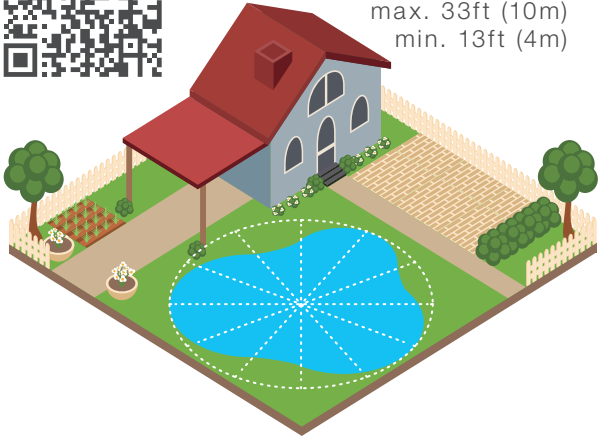

14665

11339

11239

12839

GEAR+

Effortless Pattern Switch

Pattern Change

4 Watering Mode Change : Large , Flat , Fan and Mini

Coverage Control

Sliding tabs allow for coverage adjustment (5-360°)

4-Pattern Gear Drive Sprinkler

- Quiet operation
- Full or part-circle coverage
- 4 patterns for all watering needs
- **Watering dia. : 78.8ft (24m) / r : 39.4ft (12m) ; coverage: 4869 sq.ft (452 sq.m)**
- Water patterns : large , flat , full and mini
- Metal two-way spike allows unit-to-unit connection (11236)
- Plastic spike allows unit-to-unit connections (12236, 12836)
- Tripod adjustable heights to increase range (11536)

max. 33ft (10m)
min. 13ft (4m)

EASY TO SET

Adjustable ring to fit irregular coverage

Coverage Control

Sliding tabs allow for coverage adjustment (20-360°)

12 Point Adjustable Spray Range

Flow changes automatically for different distance with even coverage
Min. radius 13ft (4m); max. radius 33ft (10m)

14683

14684

Gear Drive Contour Sprinkler

- Flow changes automatically for different distance and even coverage
- Easy-Set adjustable ring to fit irregular coverage
- Sliding tab for coverage control
- Allows connection in series
- Min. radius 13ft (4m); max. radius 33ft (10m)
- **Coverage up to 3380 sq.ft. (314 sq.m.)**