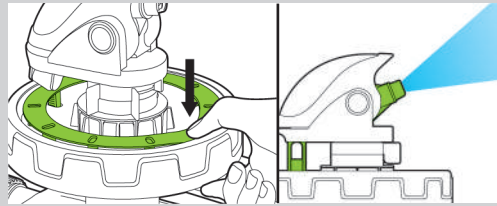

max. 33ft (10m)
min. 13ft (4m)

EASY TO SET

Adjustable ring to fit irregular coverage

Coverage Control

Sliding tabs allow for coverage adjustment (20-360°)

12 Point Adjustable Spray Range

Flow changes automatically for different distance with even coverage
Min. radius 13ft (4m); max. radius 33ft (10m)