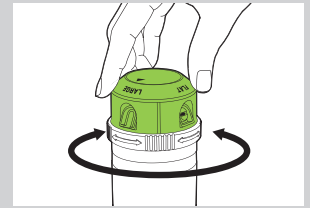

14665

11339

11239

12839

GEAR+

Effortless Pattern Switch

Pattern Change

4 Watering Mode Change : Large , Flat , Fan and Mini