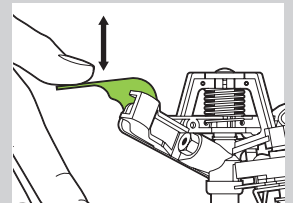

Ring Sprinkler

- Impact plastic construction
- ABS stable platform

NOTE

PULSATING & IMPULSE SPRINKLER

Adjustable Collars

Set the collars for desired part circle coverage (5-360°)

Adjustable From Full To Part Circle

Flip lever up for full circle (0-360°)

Adjustable Deflector

Adjust defluser screw for spray distance control (4.5-11m)

Adjustable Diffuser Screw

Turn screw to adjust spray from powerful jet to mist

Impulse Sprinkler