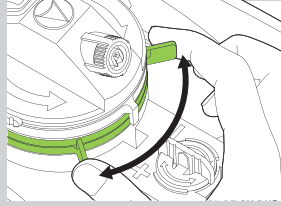

20 Nozzles Mini Oscillator

- 20 spray nozzles
- Adjustable coverage width and length
- **Coverage up to 4521 sq. ft. (420 sq. m.)**
- Sturdy plastic base
- Up to 2 hours of timed watering

TURBO GEAR

Circular Coverage

Flow Control

Allows you to control water usage

Coverage Control

Sliding tabs allow for coverage adjustment (5-360°)

Pattern Change

Full jet stream of water to a gentle fountain watering pattern

15071

2-Pattern Gear Drive Sprinkler