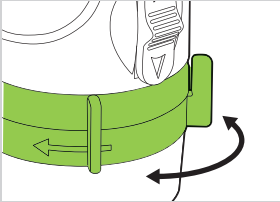

9-Pattern Turret Sprinkler

- Stable high impact plastic base
- Ideal for watering irregular-shaped landscape
- Patented pop-up rotor for uniform watering
 - when function on, the rotor pops up to provide uniform spraying
 - when function off, the rotor retracts to protect housing
- Anchor pins provide stability in windy or on slopes (15094)

QUIET OPERATION

Arc Adjustment

Watering Distance Adjustable

Watering Coverage Lock

Tab switch for semi-circle or 360° spraying

Coverage Control

Sliding tabs allow for coverage adjustment (5-360°)

Pattern Change