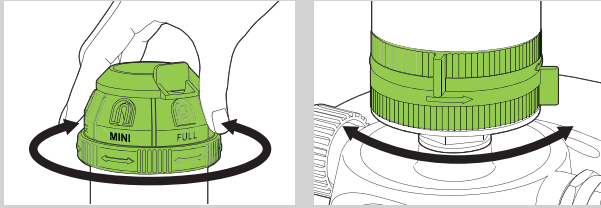

pull out the tab for close range spray

Pattern Change

6 Watering Mode Change : Large , Flat , Fan , Jet , Full and Mini

Coverage Control

Sliding tabs allow for coverage adjustment (5-360°)

GEAR+

Effortless Pattern Switch