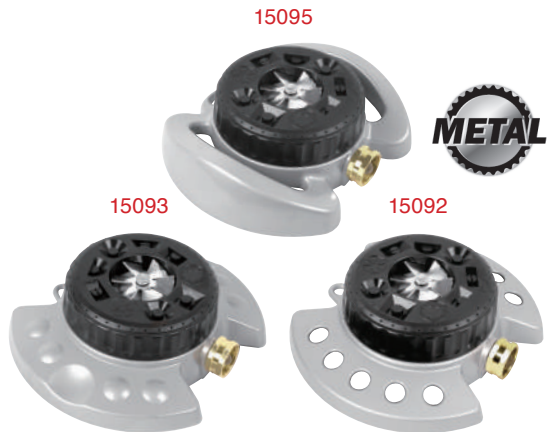

8-Pattern Turret Sprinkler

- Stable high impact plastic base
- Dial selects any of 8 water patterns

Plastic 5-Pattern Turret Sprinkler

- plastic spike allows unit-to-unit connections
- dial selects any of 5 water patterns

PATENTED POP-UP ROTOR

When watering, the central rotor pops up to provide fine, even watering
 When off, the rotor retracts to prevent injury from tripping over

Metal 9-Pattern Turret Sprinkler

- Ideal for watering irregular-shaped landscape
- Patented pop-up rotor for uniform watering
 - when function on, the rotor pops up to provide uniform spraying
 - when function off, the rotor retracts to protect housing