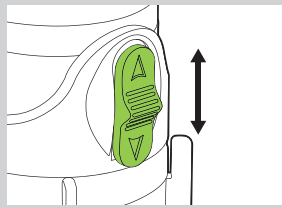

9-Pattern Turret Sprinkler

- Stable high impact plastic base
- Ideal for watering irregular-shaped landscape
- Patented pop-up rotor for uniform watering
 - when function on, the rotor pops up to provide uniform spraying
 - when function off, the rotor retracts to protect housing
- Anchor pins provide stability in windy or on slopes (15094)

QUIET OPERATION

Arc Adjustment

Watering Distance Adjustable

Watering Coverage Lock

Tab switch for semi-circle or 360° spraying

Coverage Control

Sliding tabs allow for coverage adjustment (5-360°)

Pattern Change