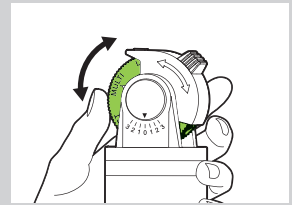

Extensible tripod ideal for spraying from bush
Rotate collar to extend height up to 39 inch

Distance Control

Six specially-designed nozzles for versatile watering

Quadro + Mist

Sliding tabs allow for coverage adjustment (5-360°)