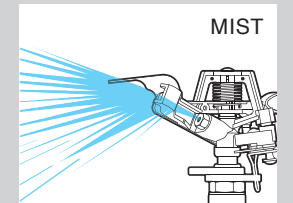

Ring Sprinkler

- Impact plastic construction
- ABS stable platform

NOTE

PULSATING & IMPULSE SPRINKLER

Adjustable Collars

Set the collars for desired part circle coverage (5-360°)

Adjustable From Full To Part Circle

Flip lever up for full circle (0-360°)

Adjustable Deflector

Adjust defluser screw for spray distance control (4.5-11m)

Adjustable Diffuser Screw

Turn screw to adjust spray from powerful jet to mist

Impulse Sprinkler

- Full or part circle spray pattern
- Metal spike allows unit-to-unit connections (11216, 11227, 11211)
- Heavy duty stepped metal spike (11311)
- Allows unit-to-unit connections (11311)

12216

11216

METAL