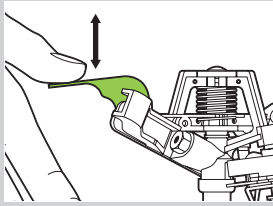

Adjustable From Full To Part Circle

Flip lever up for full circle (0-360°)

Adjustable Deflector

Adjust diffuser screw for spray distance control (4.5-11m)

Adjustable Diffuser Screw

Turn screw to adjust spray from powerful jet to mist