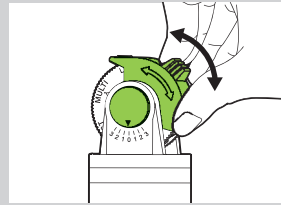

Extensible tripod ideal for spraying from bush
Rotate collar to extend height up to 39 inch

Distance Control

Six specially-designed nozzles for versatile watering

Quadro + Mist

Sliding tabs allow for coverage adjustment (5-360°)