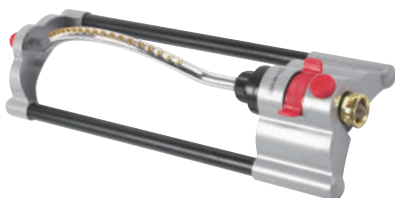

Oscillating Sprinkler

- Coverage up to 4295 sq.ft (399m²)
- **18 Durable nozzles**
- Sliding tabs allow for range adjustment
- Needle plug for nozzle cleaning

Oscillating Sprinkler

- Coverage up to 4295 sq.ft (399m²)
- **18 Clog resistant nozzles**
- Water flow control
- Sliding tabs allow for simple range adjustment
- Needle plug for nozzle cleaning

Oscillating Sprinkler

- Coverage up to 4295 sq.ft (399m²)
- **18 Clog resistant nozzles**
- Water flow control
- Sliding tabs allow for simple range adjustment
- Needle plug for nozzle cleaning

METAL OSCILLATOR

Flawless aluminum arc tube design offers the perfection in precision of water distribution for rectangular properties providing you with puddle free irrigation

Metal Oscillating Sprinkler

- Coverage up to 4295 sq.ft (399m²)
- 18 Brass nozzles
- Water flow control
- Sliding tabs allow for simple range adjustment
- Needle plug for nozzle cleaning

18883-002
(BRASS nozzle)

18011-002
(BRASS nozzle)

18114-002
(BRASS nozzle)

18001-012
(BRASS nozzle)

18783-012
(BRASS nozzle)

FIXED NOZZLES TURBO OSCILLATORS

Flexible coverage for both range and width allows infinite watering patterns