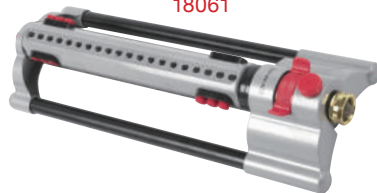

Metal Variable-Width Oscillating Sprinkler

- Coverage up to 4973 sq.ft (462m²)
- 20 Durable nozzles
- Six switchable (on/off) spray nozzles
- Water flow control
- Sliding tabs allow for simple range adjustment
- Needle plug for nozzle cleaning

18061