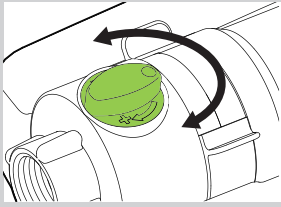

Variable-Width Oscillating Sprinkler

- Coverage up to 4499 sq.ft (418m²)
- 18 Rubber nozzles prevent clogging
- Six switchable (on/off) spray nozzles
- Water flow control
- Sliding tabs allow for simple range adjustment
- Needle plug for nozzle cleaning

Variable-Width Oscillating Sprinkler

- Coverage up to 4973 sq.ft (462m²)
- 20 Durable nozzles
- Six switchable (on/off) spray nozzles
- Water flow control
- Sliding tabs allow for simple range adjustment
- Needle plug for nozzle cleaning

Water Flow Control

Range Control

Sliding tabs allow for simple range adjustment

Width Control

Six switchable (on/off) spray nozzles

METAL TURBO OSCILLATOR

Flexible coverage for both range and width allows infinite watering patterns