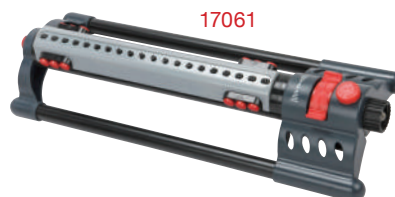

Variable-Width Oscillating Sprinkler

- Coverage up to 4973 sq.ft (462m²)
- 20 Durable nozzles
- Six switchable (on/off) spray nozzles
- Water flow control
- Sliding tabs allow for simple range adjustment
- Needle plug for nozzle cleaning