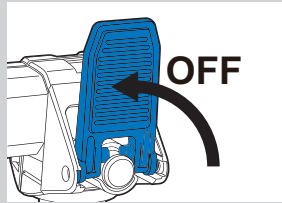

26943

3/4" Female thread

Faucet-End Quick Connector

20000

20002

20051

Adjustable Metal Swivel Connector

- Pivots & swivels (180° & 360°) on two axes
- TPR grip for comfort
- Sturdy and rugged metal construction
- No loss of water flow; good for all seasons

GARDEN HOSE MANIFOLD

Expand Your Reach!

Dials for smooth ON/OFF flow control

Metal Tap Adaptor

- Heavy duty die-cast metal body
- Dials for smooth ON/OFF flow control
- Angled outlets for easy attachment of fittings
- Connect 2/4 hoses or timers