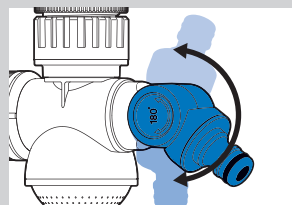

22240

20239

Setting Control Ring

3 different functions: Center Spray, Shower, and Twin Hose Connections to meet your watering needs

Swivel Hose Connector

180° & 360° swivel hose connector for quick hose connection reducing kinking