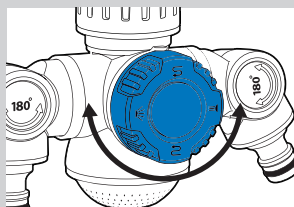

QUICK CONNECTOR.....P53

22254

Multifunction Tap Manifold With Twin Hose Connectors

- Setting control ring for 3 different functions: center spray, shower spray and twin hose connections
- Center spray for filling buckets, watering cans, cleaning tools, etc...
- Shower spray for convenient hand washing after gardening
- Swivel hose connector for quick hose connection reducing kinking
- No need to detach any device from the side connections before switching functions reducing wear and tear which leads to leaks

Setting Control Ring

3 different functions: Center Spray, Shower, and Twin Hose Connections to meet your watering needs

Swivel Hose Connector

180° & 360° swivel hose connector for quick hose connection reducing kinking