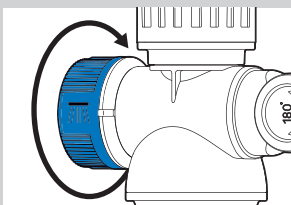

Setting Control Ring

3 different functions: Center Spray, Shower, and Twin Hose Connections to meet your watering needs

Swivel Hose Connector

180° & 360° swivel hose connector for quick hose connection reducing kinking

22240

20239

Setting Control Ring

3 different functions: Center Spray, Shower, and Twin Hose Connections to meet your watering needs

Swivel Hose Connector

180° & 360° swivel hose connector for quick hose connection reducing kinking