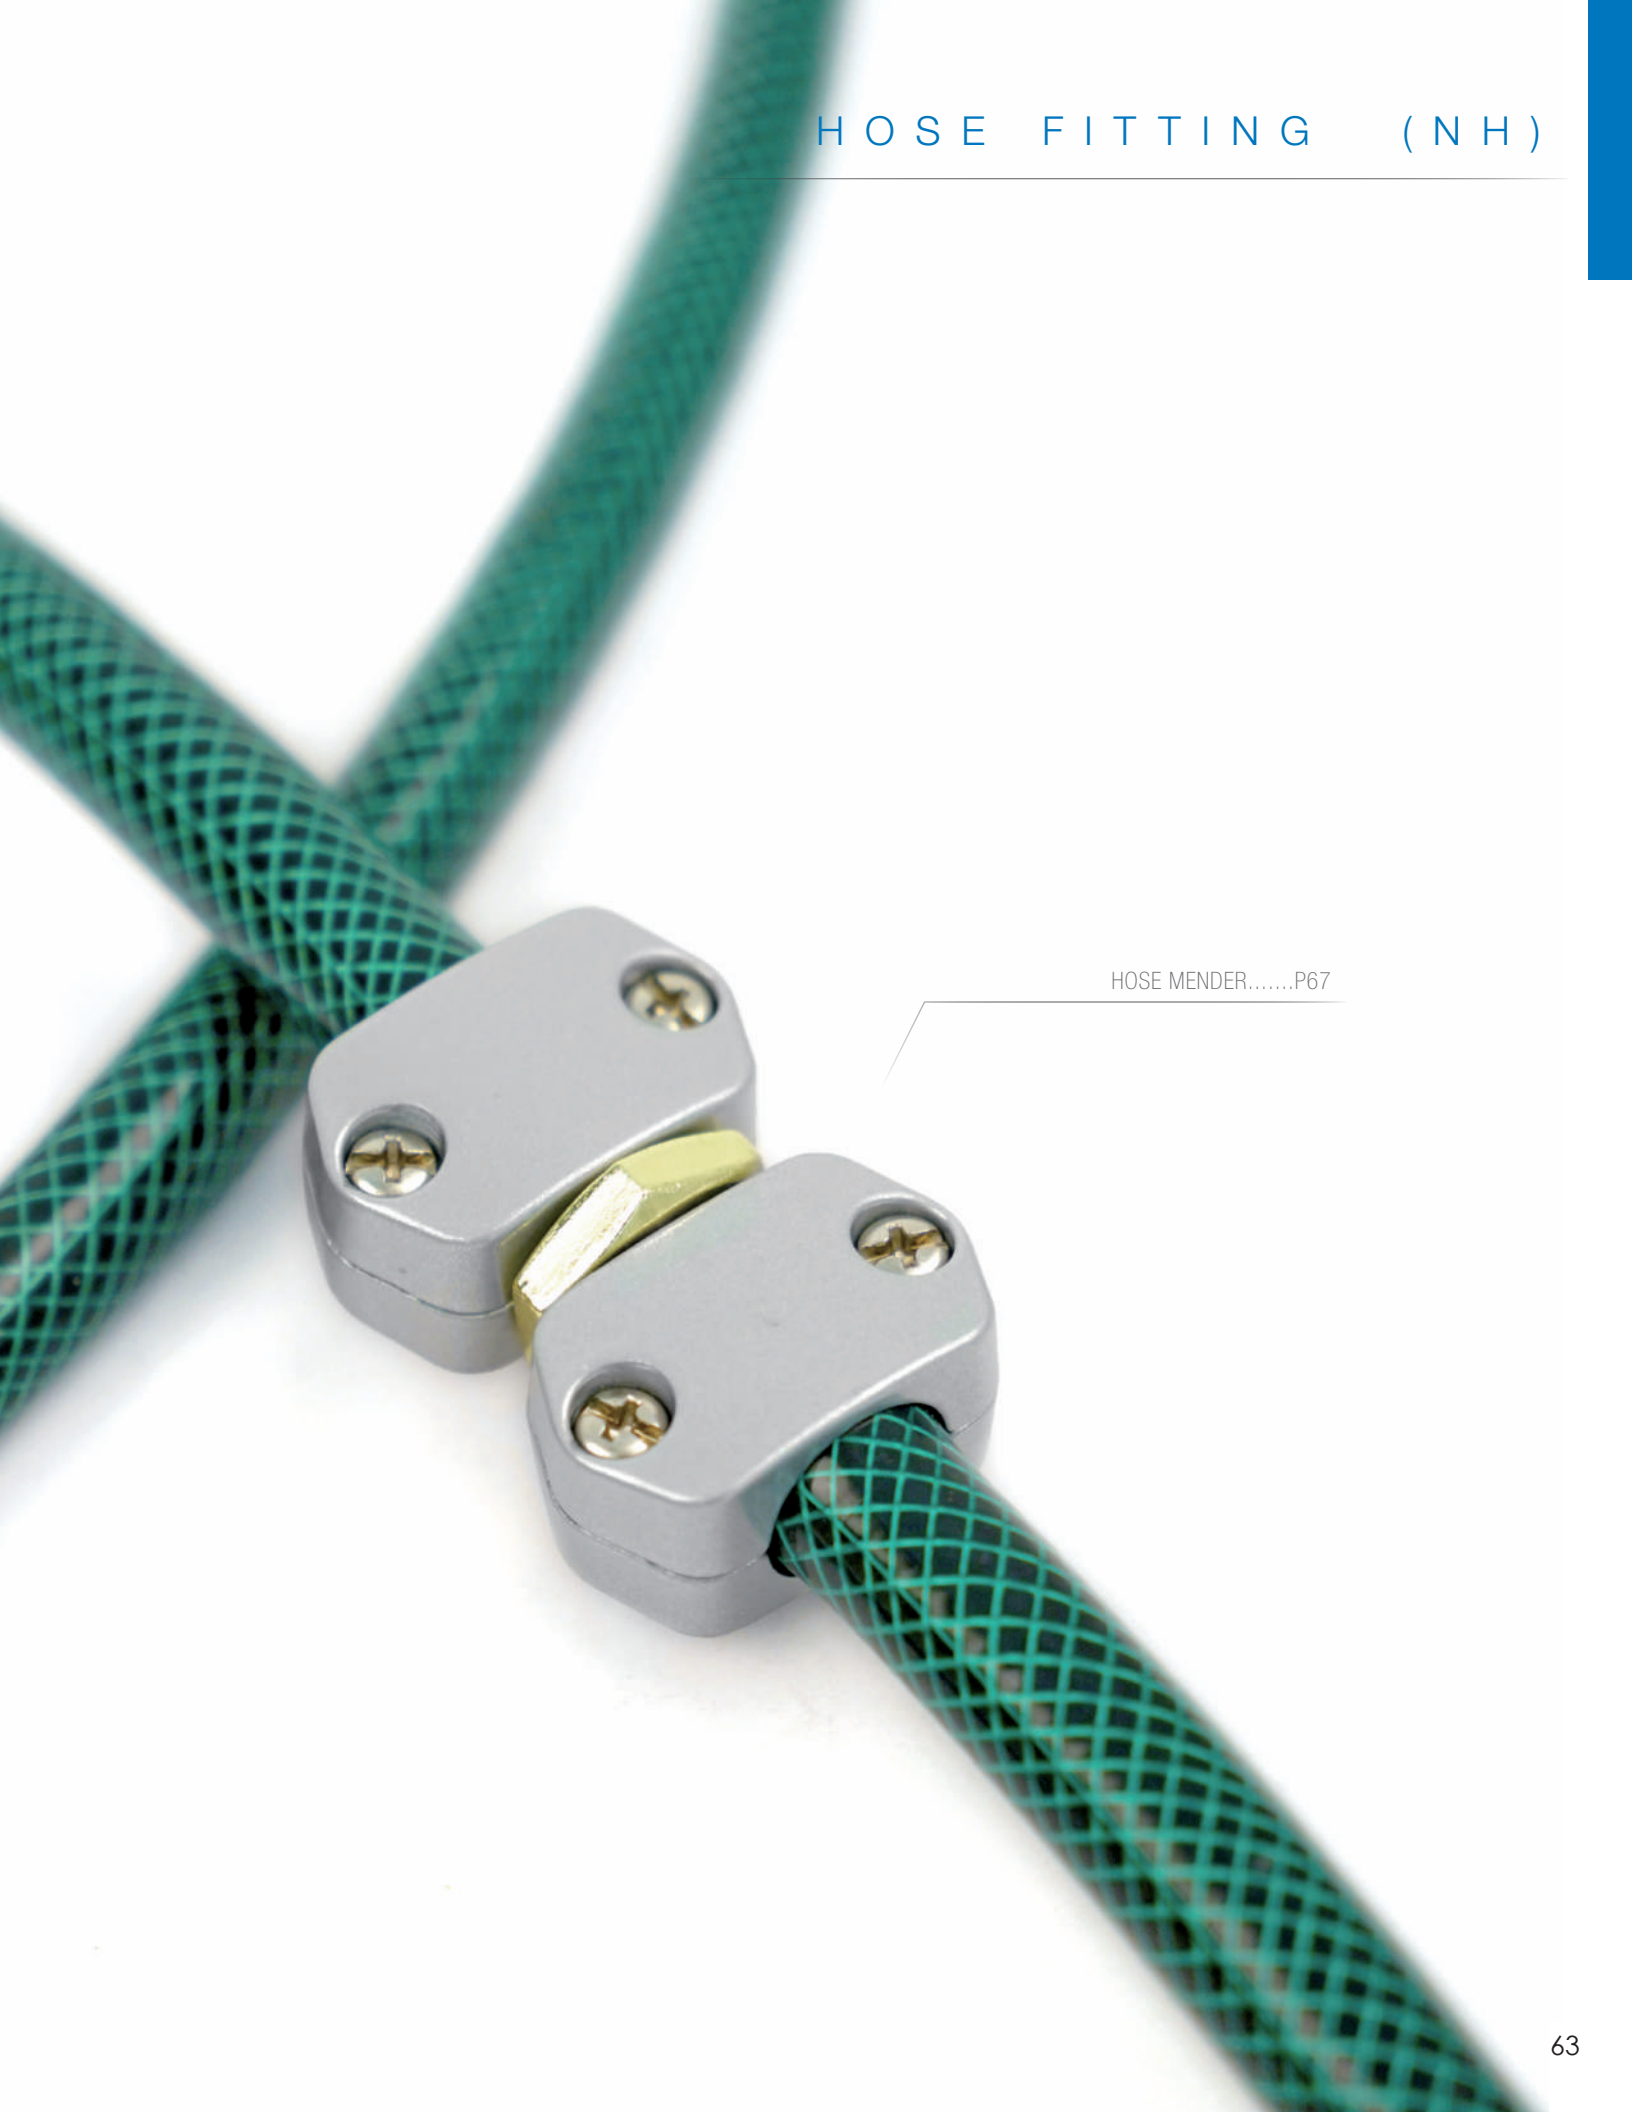

22334

3-Way
Snap-in Connector

22332

2-Way
Snap-in Connector

22327

Tool Adaptor
• 3/4" BSP thread

22321

3-Stage
Snap-in Male Adaptor

HOSE MENDER.....P67

NON-SPLASH QUICK CONNECTOR W/ ADAPTOR SET

- Unlike traditional quick connectors, the innovative NON-splash quick connector won't splash water on connection or disconnection of the watering tool

Quick Connector

- 3/4" Female thread

Elongated cap protects hose

Metal clamp cap for better grip to the hose

Ergonomic grip with slip-free soft coating for comfort handling

Secure twist-and-lock mechanism prevents accidental disconnection