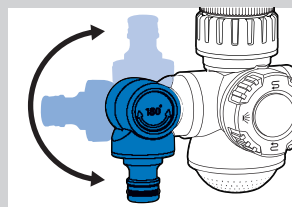

QUICK CONNECTOR.....P53

22254

Multifunction Tap Manifold With Twin Hose Connectors

- Setting control ring for 3 different functions: center spray, shower spray and twin hose connections
- Center spray for filling buckets, watering cans, cleaning tools, etc...
- Shower spray for convenient hand washing after gardening
- Swivel hose connector for quick hose connection reducing kinking
- No need to detach any device from the side connections before switching functions reducing wear and tear which leads to leaks

Setting Control Ring

3 different functions: Center Spray, Shower, and Twin Hose Connections to meet your watering needs

Swivel Hose Connector

180° & 360° swivel hose connector for quick hose connection reducing kinking