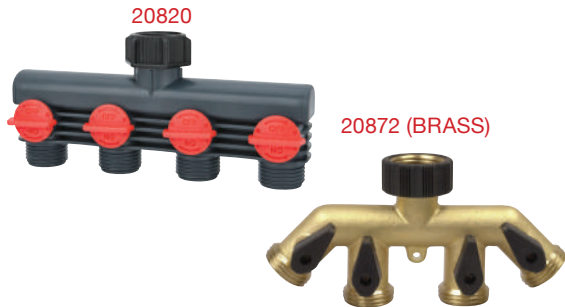

1/2"
20516

5/8-3/4"
20517

Hose Mender

- Crush-proof metal construction
- Heavy-duty die-cast

1/2"
20522

5/8-3/4"
20532

Coupling Repair Female

- Nylon clamps

1/2"
20585

5/8-3/4"
20595

Coupling Repair Female

- Crush-proof metal construction
- Heavy-duty die-cast

1/2"
20513

5/8-3/4"
20514

Coupling Repair Female

- Crush-proof metal construction
- Heavy-duty die-cast

SHUT-OFF VALVE

3/4" NH thread

4-Channel Water Distributor

- Split your water supply without effort
- Fully adjustable four outlets
- With threads for attachment to timer or other threaded tools

20201 (METAL)

20201-01 (METAL)

20221

20272 (BRASS)

2-Way Shut-Off Valve

- Fully adjustable two outlets on/off & flow control
- Multi use, attach to taps, hoses, accessories, etc...

20231

20211

2-Way Connector