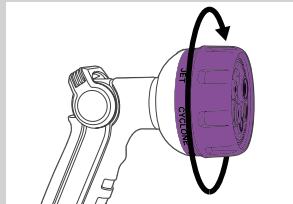

72762
(METAL)

72763

TURBO™ Cleaning Nozzle
6-Pattern Rear Trigger

- 6 Spraying patterns to suit most gardening & cleaning needs: TURBO, Jet, Flat, Shower, Mist & Soaker
- Easy flow control rear trigger with locking mechanism
- Ergonomic in design to avoid manual dexterity & fatigue challenges
- Aluminum design for longer lasting use

Thumb Control

Effortless thumb control to conveniently operate the on/off function and volume of water flow

Pattern Change

6-Pattern to meet all your cleaning & watering needs

**TURBO™ Cleaning Nozzle
2-Pattern Metal Thumb Control**