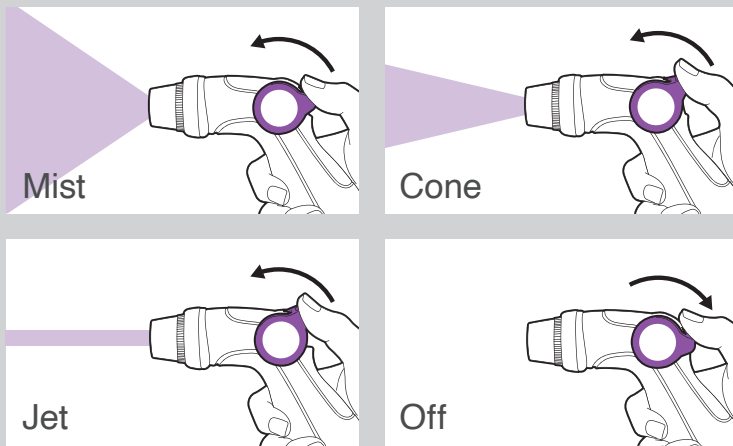

BUBBLE JET

Ultra Light Thumb Control Bubble Nozzle

ULTRA LIGHT

One-Hand Flow Function

76552

Ultra Light Thumb Control Bubble Nozzle

- Ultra-light thumb-control for ON/OFF and flow
- Soft dial ring for easy pattern changes / protects against damage
- 5-pattern: bubble jet, hard jet, flat jet, fine mist and full shower
- Ergonomic rubberized grip design
- **Patented design**

76571

Ultra Light Thumb Control 7-Pattern Nozzle

- Ultra-light thumb-control for ON/OFF and flow
- Soft dial ring for easy pattern changes / protects against damage
- 7-pattern: jet, shower, mist, soaker, cone, center and flat
- Ergonomic rubberized grip design
- **Patented design**

ULTRA LIGHT

One-Hand Variable Patterns & Flow Function

3in1 Prime Nozzles
One hand control for Jet-Mist-Cone-Off

Ultra Light Thumb Control Adjustable Nozzle

- One hand control for Jet-Cone-Mist-Off
- **Patented design**