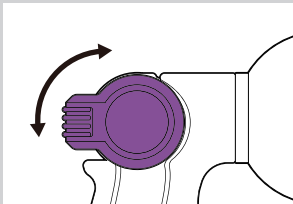

Thumb Control

Effortless thumb control to conveniently operate the on/off function and volume of water flow

Pattern Change

6-Pattern to meet all your cleaning & watering needs

**TURBO™ Cleaning Nozzle
2-Pattern Metal Thumb Control**