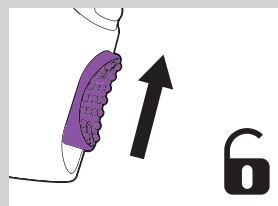

USER FRIENDLY- CLICK ON

Intermittent Watering Made Easy

Click Up
De-Activate Trigger Lock

Press & Hold → Control water flow
Released → Water stop