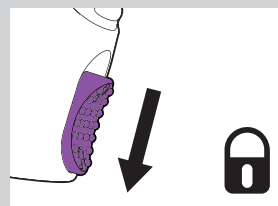

Thumb Control 7-Pattern Metal Nozzle

- Soft dial ring protects against damage
- Patterns for all watering needs
- Effortless push thumb valve
- Ergonomic rubberized grip design
- Robust metal construction

Thumb Control Fan Nozzle

- Wide, gentle spray
- Effortless push thumb valve
- Ergonomic rubberized grip design
- Great for watering containers, plants and shrubbery

Thumb Control 9-Pattern Spray Nozzle

- Soft dial ring protects against damage
- Patterns for all watering needs
- Effortless push thumb valve
- Ergonomic rubberized grip design

USER FRIENDLY- CLICK ON

Intermittent Watering Made Easy

Click Up
De-Activate Trigger Lock

Press & Hold → Control water flow
Released → Water stop

Click Down
Activate Trigger Lock

Click Once → Water continue flow
Click Again → Water stop