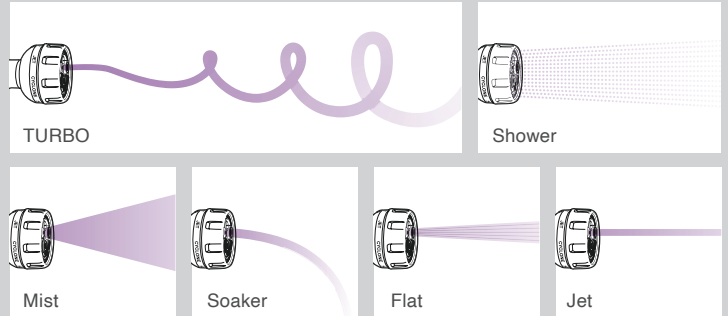

72762
(METAL)

72763

TURBO™ Cleaning Nozzle
6-Pattern Rear Trigger

- 6 Spraying patterns to suit most gardening & cleaning needs: TURBO, Jet, Flat, Shower, Mist & Soaker
- Easy flow control rear trigger with locking mechanism
- Ergonomic in design to avoid manual dexterity & fatigue challenges
- Aluminum design for longer lasting use

Thumb Control

Effortless thumb control to conveniently operate the on/off function and volume of water flow

Pattern Change

6-Pattern to meet all your cleaning & watering needs

**TURBO™ Cleaning Nozzle
2-Pattern Metal Thumb Control**

- 3 Spraying patterns to suit most gardening & cleaning needs: TURBO & Jet
 - Aluminum construction for longer lasting time
 - Effortless Thumb adjustable water flow control and ON/OFF switch
- (No squeezing required for water flow control!)*