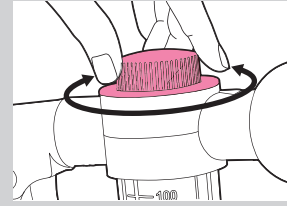

CLEANING TOOLS

Save time while you clean.

6-Pattern Pro Foam Wash Sprayer Nozzle.....P89

SOAP DISPENSER

Convenience of volume measurement
(car or window wash detergent only)

Unscrew detergent chamber, pour in soap
screw chamber back into position.

You can adjust the water flow by turning
the button from "SOAP" to "WATER"

69112

33" 10-Pattern Water Wand w/ Feed And Wash Bottle

- 10 different patterns for all watering needs
- 180° degree adjustable head for watering at height
- Ergonomic grip with soft coating
- Soap dispenser with volume control

65000

24" Water Wand w/ Feed And Wash Bottle

- 180° rotating spray head
- Fingertip water flow-rinse control
- Soap dispenser with volume control

EASY OF USE

With a twist of a dial, from soap or water can provide cleaning or rinsing solutions

Clean & Rinse 7-Pattern Head Nozzle w/ Front-Pull Trigger

- Measuring tank for soap
- Dial for adjusting soap amount
- Quick release trigger lock
- Soft dial ring for each patten changes / protecting against damage
- Robust metal construction
- Patterns for all watering needs