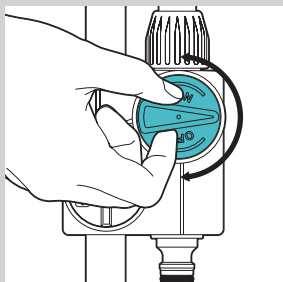

65506
(28 inch)

Adjustable 10-Pattern Water Wand w/ Front-Pull Lever

- Dual-color soft coating on grip
- 180° Degrees angle adjustable head
- Extra gentle shower pattern
- Robust metal construction
- Soft dial ring protecting against damage
- Effortless slide thumb control valve
- Effortless squeeze-easy front-pull lever with water flow control

66126
(28 inch)

Shower Water Wand

- With on/off switch
- Insulated grip to protect hand from hot or cold water
- Soft dial ring protecting against damage
- Engineering grade plastic construction
- Lightweight aluminum shaft tube won't rust
- Added head hook for easy storage

Easy Height Adjustment

Fully adjustable height up to 79" (207cm)

Simple Flow/On/Off Control Knob

Water flow ON/OFF control

UP TO
79"
(207cm)

64412

Garden Shower

- Sturdy aluminum tripod stand
- 2-Patterns SHOWER/MIST available
- Water flow ON/OFF control
- Height adjustable up to 79" (207cm)
- Fits all garden hose connection