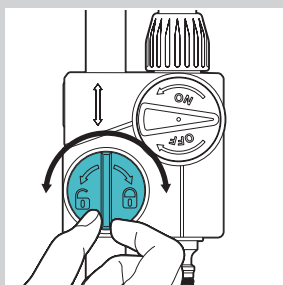

65506
(28 inch)

Adjustable 10-Pattern Water Wand w/ Front-Pull Lever

- Dual-color soft coating on grip
- 180° Degrees angle adjustable head
- Extra gentle shower pattern
- Robust metal construction
- Soft dial ring protecting against damage
- Effortless slide thumb control valve
- Effortless squeeze-easy front-pull lever with water flow control

66176
(28 inch)

7-Pattern Water Wand

- With on/off flow switch
- Insulated grip to protect hand from hot or cold water
- Soft dial ring protecting against damage
- Engineering grade plastic construction
- Patterns for all watering needs
- Lightweight aluminum shaft tube won't rust
- Added head hook for easy storage

Easy Height Adjustment

Fully adjustable height up to 79" (207cm)

Simple Flow/On/Off Control Knob

Water flow ON/OFF control

UP TO
79"
(207cm)

64412

Garden Shower

- Sturdy aluminum tripod stand
- 2-Patterns SHOWER/MIST available
- Water flow ON/OFF control
- Height adjustable up to 79" (207cm)
- Fits all garden hose connection