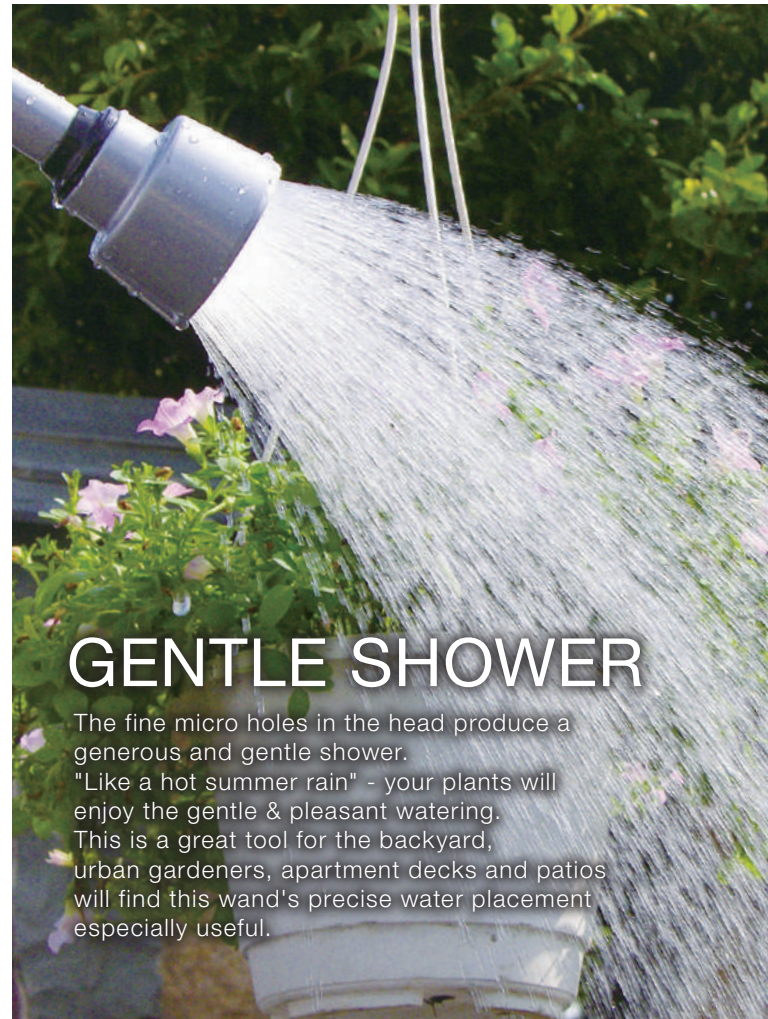

GENTLE SHOWER

The fine micro holes in the head produce a generous and gentle shower.

"Like a hot summer rain" - your plants will enjoy the gentle & pleasant watering.

This is a great tool for the backyard, urban gardeners, apartment decks and patios will find this wand's precise water placement especially useful.